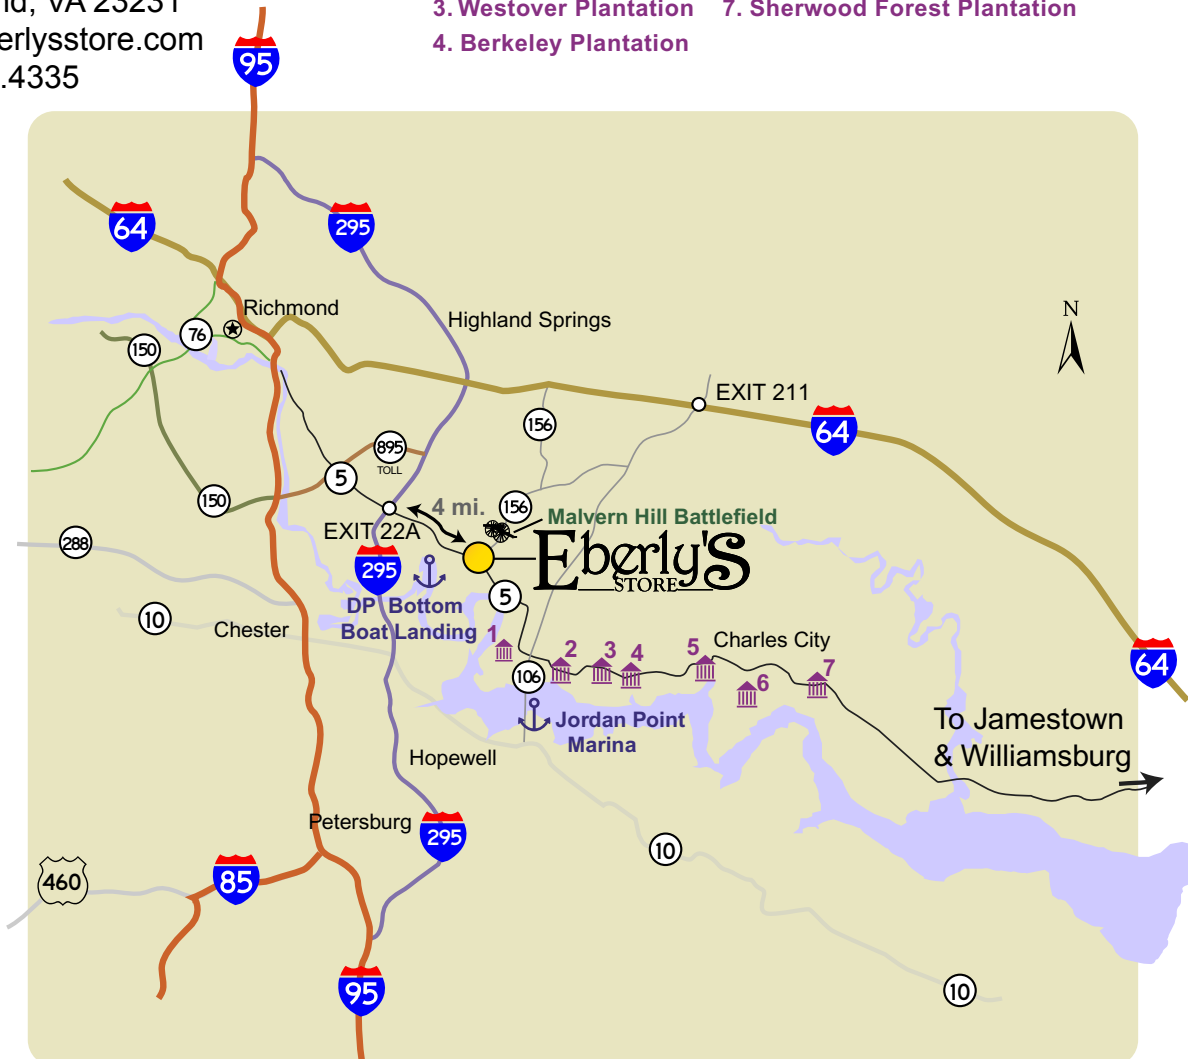

Eberly's STORE

5164 New Market Road
Richmond, VA 23231
www.eberlysstore.com
804.795.4335

map & directions

Plantations:

1. Shirley Plantation
2. Edgewood Plantation
3. Westover Plantation
4. Berkeley Plantation
5. Colesville Plantation
6. Evelynton Plantation
7. Sherwood Forest Plantation

Located Between Richmond and Williamsburg On Scenic Route 5

From Norfolk/Virginia Beach

I-64 West To Exit #211 (Rt. 106 South). Travel 14 Miles to Flashing Red Light Rt. 5. Take a Right and Travel Rt. 5 West. Entrance is on the right.

From Williamsburg

Take Rt. 5 West (John Tyler Memorial Hwy). Travel approximately 40 miles. Entrance is on the right.

From Washington D.C.

I-95 South to I-295 South to Exit #22A (Rt. 5 East, Charles City). Travel Rt. 5 East approximately 4 miles. Entrance is on the left.

From Downtown Richmond

Follow Main Street East – Rt. 5 East. Travel Rt. 5 East approximately 15 miles. Entrance is on the left.